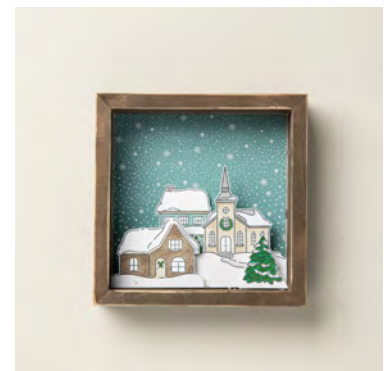

EMBELLISHMENTS

165679 - Basics Wow! Embossing Powder

TECHNIQUES:

- Fussy cutting
- Stampin' Blends Coloring

INSTRUCTIONS