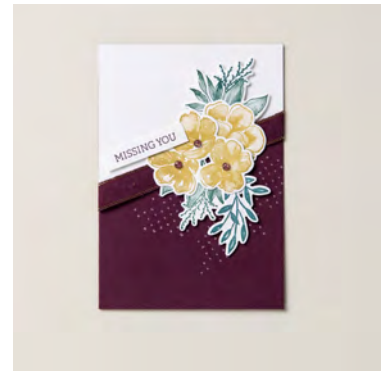

INSTRUCTIONS