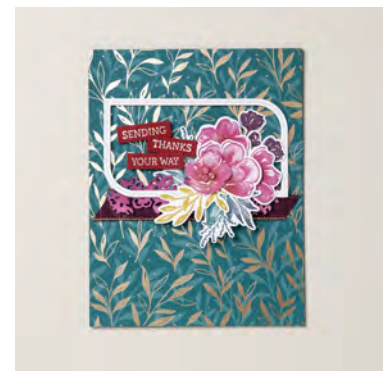

INSTRUCTIONS

TECHNIQUES:

- Fussy cutting
- Heat Embossing
- Masking
- Sponging
- Watercolor • Wash