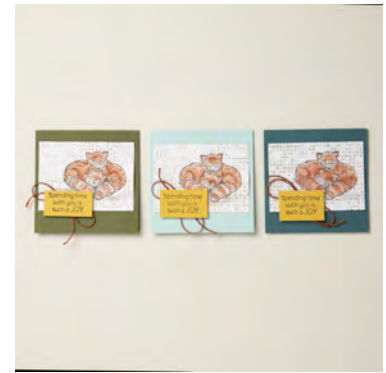

INK

132708 - Tuxedo Black Memento Ink Pad

TOOLS

102845 - Blender Pens, 103683 - Mini Glue Dots, 104430 - Stampin' Dimensionals, 152813 - Stampin' Seal

EMBELLISHMENTS

164071 - Natural Tones Linen Thread

TECHNIQUES: