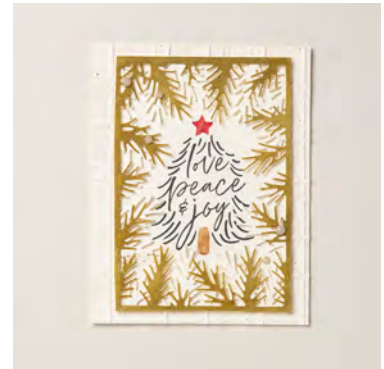

TECHNIQUES:

- Heat Embossing
- Markering Stamps
- Masking
- Splattering