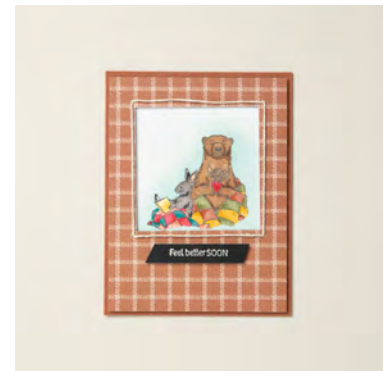

EMBELLISHMENTS

155475 - Baker's Twine Essentials Pack, 165679 - Basics Wow! Embossing Powder

TECHNIQUES:

- Blending Brushes
- Heat Embossing
- Masking
- Stampin' Blends Coloring
- Watercolor Pencils Coloring

INSTRUCTIONS

Water colored pencils used: Olive, Curry, Costal, Cherry, Coral, Cajun
Pierce a hole in each corner above die. Cut open then 'sew' bakers twine through