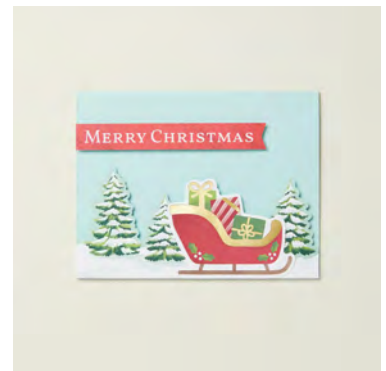

INSTRUCTIONS