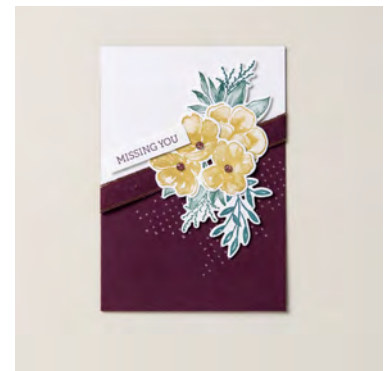

INSTRUCTIONS