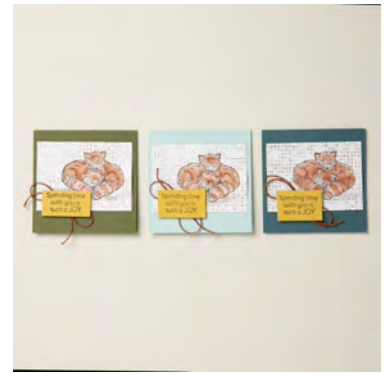

**INK**

132708 - Tuxedo Black Memento Ink Pad

**TOOLS**

102845 - Blender Pens, 103683 - Mini Glue Dots, 104430 - Stampin' Dimensionals, 152813 - Stampin' Seal

**EMBELLISHMENTS**

164071 - Natural Tones Linen Thread