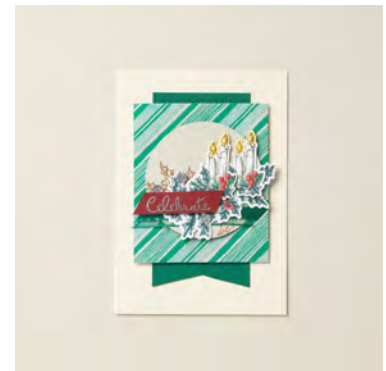

INSTRUCTIONS

TECHNIQUES:

- Heat Embossing
- Stampin' Blends Coloring