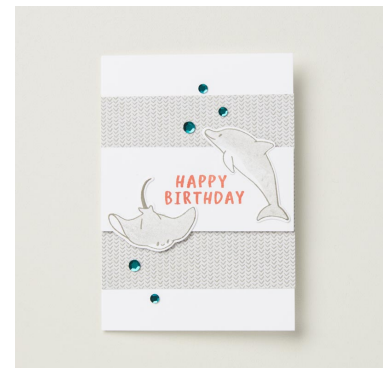

INSTRUCTIONS

TECHNIQUES:

- Stamping off