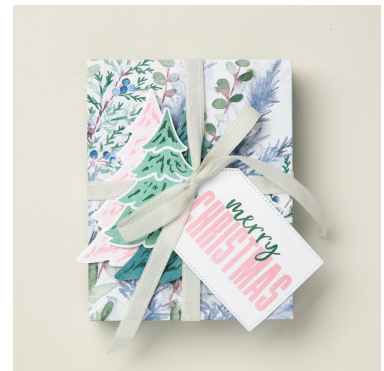

TECHNIQUES:

- Stamping off