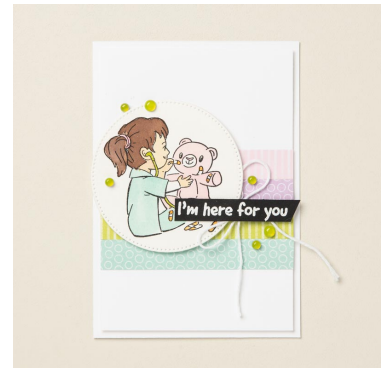

INSTRUCTIONS

TECHNIQUES:

- Heat Embossing
- Watercolor • Detailed