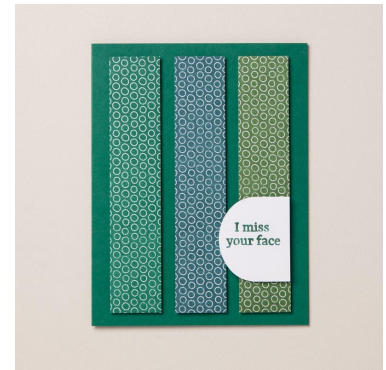

INSTRUCTIONS

TECHNIQUES:

- Markering Stamps