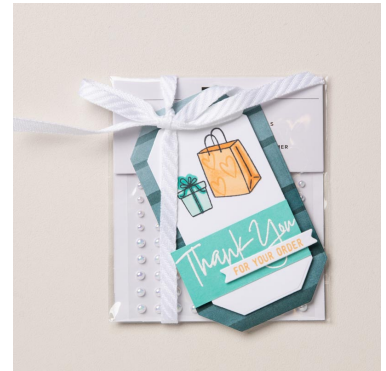

INSTRUCTIONS

TECHNIQUES:

- Heat Embossing
- Stampin' Blends Coloring