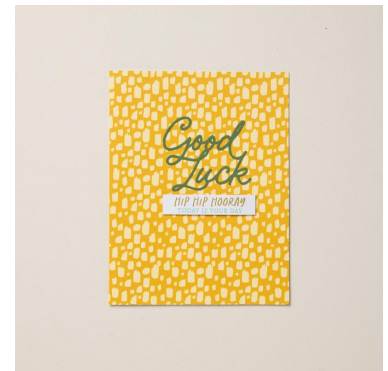

INSTRUCTIONS