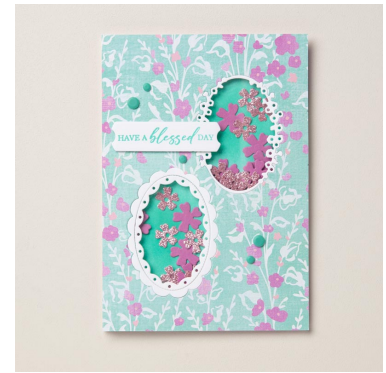

PAGE #: 52   **CRAFTER LEVEL:** App Avid   **CARD BASE SIZE:** Standard A4

PAPER

159276 - Basic White 8-1/2" X 11" Cardstock, 163372 - Unbounded Beauty 12" X 12" (30.5 X 30.5 Cm) Designer Series Paper, 163771 - 2024–2026 In Color™ Glimmer 12" X 12" (30.5 X 30.5 Cm) Specialty Paper, 163801 - Petunia Pop 8-1/2" X 11" Cardstock

INK

163809 - Summer Splash Classic Stampin Pad

TOOLS

104430 - Stampin' Dimensionals, 110755 - Multipurpose Liquid Glue, 141825 - Foam Adhesive Strips, 152813 - Stampin' Seal, 153611 - Blending Brushes

EMBELLISHMENTS

142314 - Window Sheets, 163389 - 2024-2026 In Color™ Resin Dots

BUNDLES

163384 - Unbounded Love Bundle (English)

INSTRUCTIONS

Blend summer sky on white and add to card base.