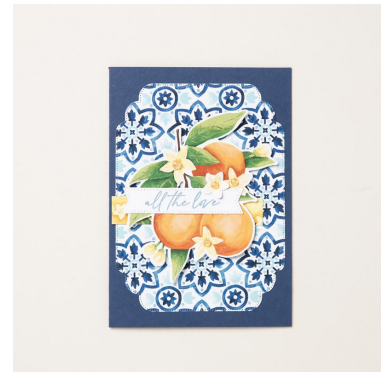

PAGE #: 34   **CRAFTER LEVEL:** App Avid   **CARD BASE SIZE:** Standard A4

PAPER

100867 - Night Of Navy 8-1/2" X 11" Cardstock, 159276 - Basic White 8-1/2" X 11" Cardstock, 163284 - Mediterranean Blooms 12" X 12" (30.5 X 30.5 Cm) Designer Series Paper

INK

161650 - Boho Blue Classic Stampin' Pad

TOOLS

104430 - Stampin' Dimensionals, 152813 - Stampin' Seal, 159183 - Stylish Shapes Dies

EMBELLISHMENTS

163298 - Opal Rounds Assortment

BUNDLES

163295 - Citrus Blooms Bundle (English)

INSTRUCTIONS

Use die cut on the DSP.