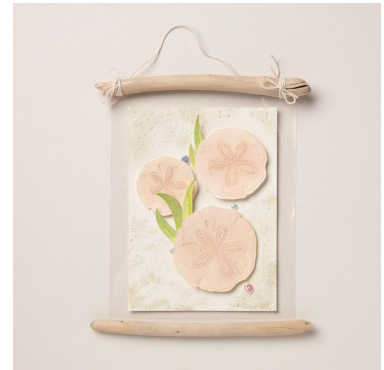

INSTRUCTIONS

TECHNIQUES:

- Watercolor • Wash