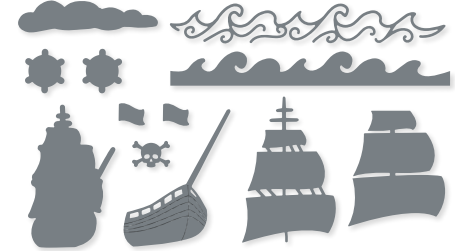

ON THE OCEAN DIES • 160774 | $36.00
12 dies. Largest die: 3-1/8" x 2" (7.9 x 5.1 cm).

10%
BUNDLED SAVINGS

ON THE OCEAN BUNDLE
160775 | ~~$59.00~~ $53.00
Cling
On the Ocean Stamp Set (p. 70) + On the Ocean Dies