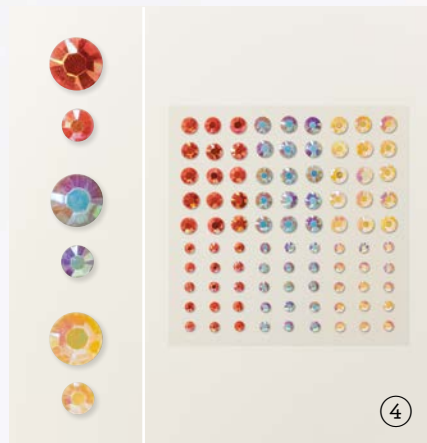

4. IRIDESCENT PASTEL GEMS
160429 | $8.00
90 adhesive-backed pieces: 30 each of 3 colors.
4 mm, 6 mm. Calypso Coral, Balmy Blue, gold.

5. POOL PARTY 3/8" (1 CM) GROSGRAIN RIBBON • 160430 | $8.00
10 yards (9.1 m).

6. FANCY FLORA 6" X 6" (15.2 X 15.2 CM) DESIGNER SERIES PAPER • 160413 | $12.00
48 sheets: 4 each of 12 double-sided designs*.
Acid free, lignin free.