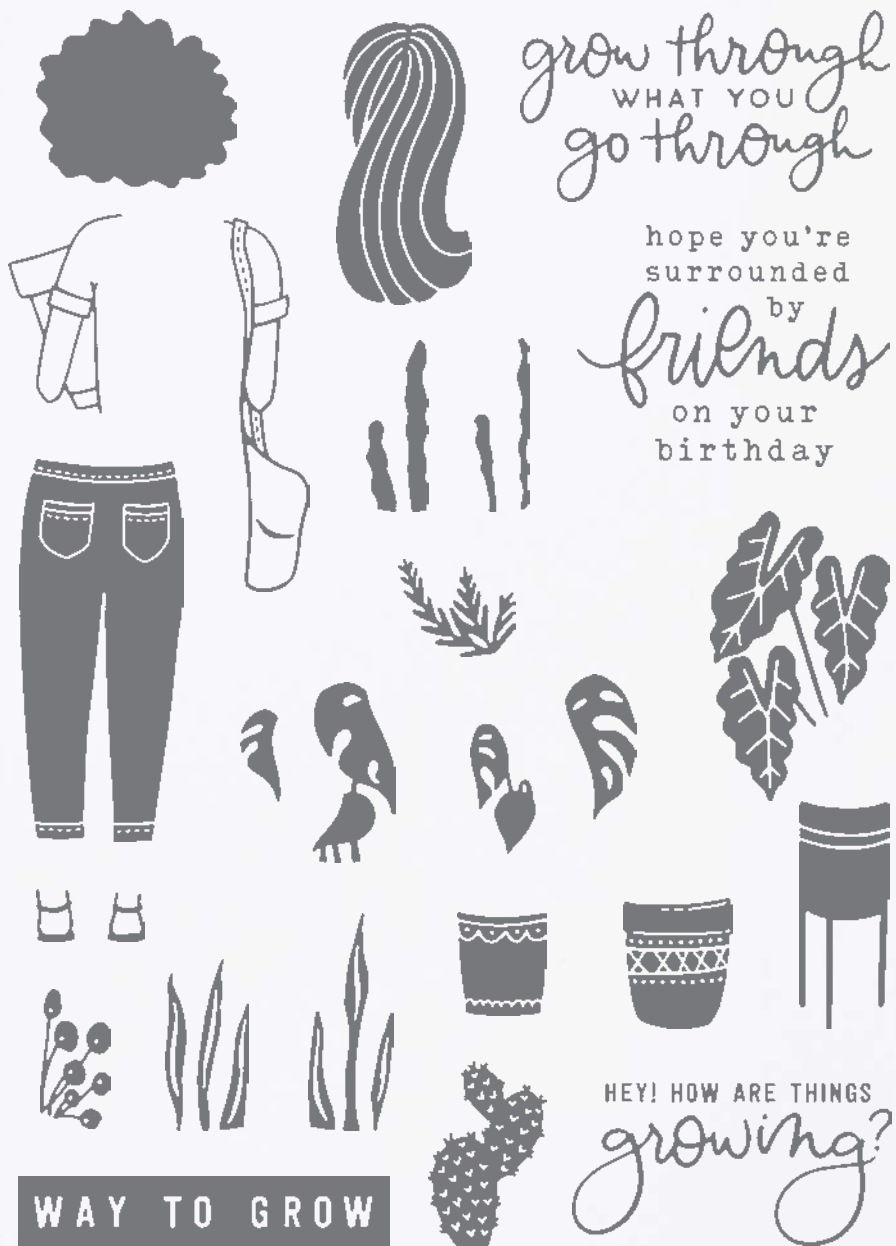

Combine the different stamps to create your own custom images of people and plants!

WAY TO GROW • 160737 | $23.00

22 photopolymer stamps (suggested clear blocks: a, b, c) • Two-Step