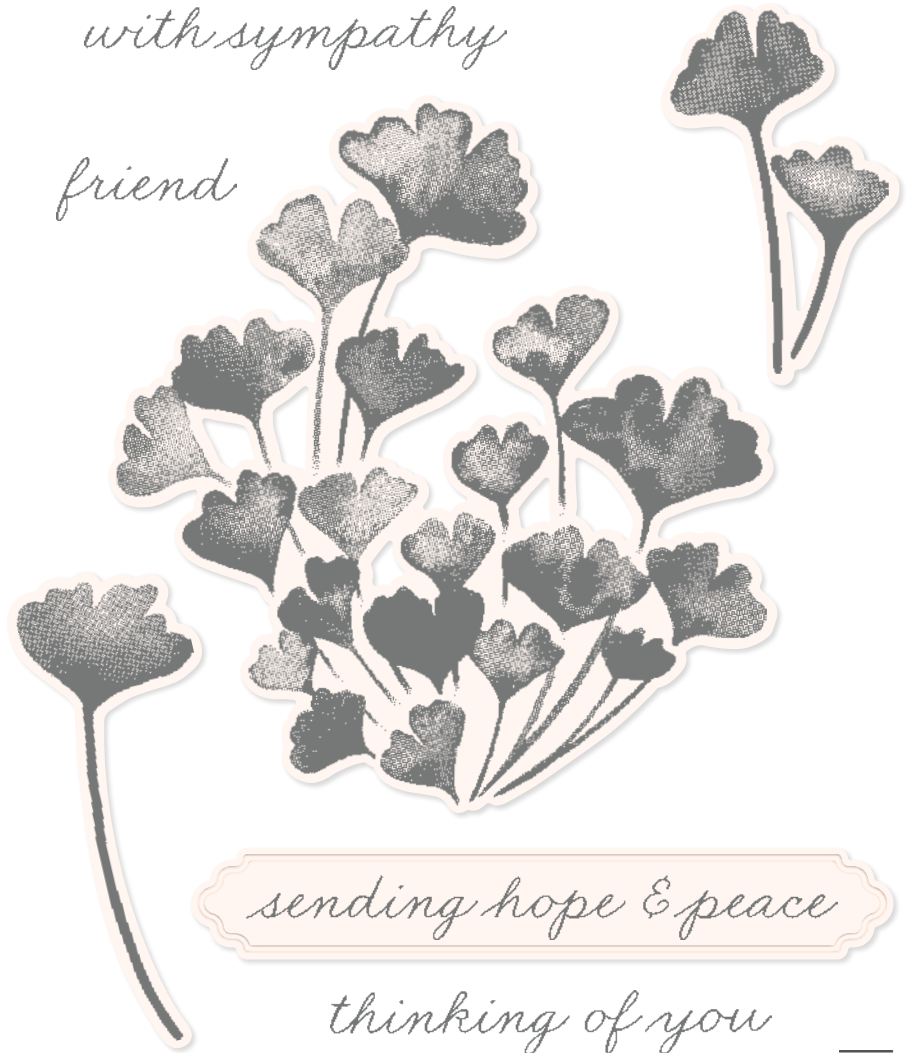

*Congratulations  
on the new reason you have  
to wake up in the morning*

*Every. Single. Morning.*

**HOORAY!**

OCCASIONALLY FUNNY • 160729 | \$25.00  
8 cling stamps (suggested clear blocks: g, h)

**GINKGO BRANCH • 160463 | \$23.00**  
 7 cling stamps (suggested clear blocks: e, g, h)  
 O Coordinates with Ginkgo Branch Dies