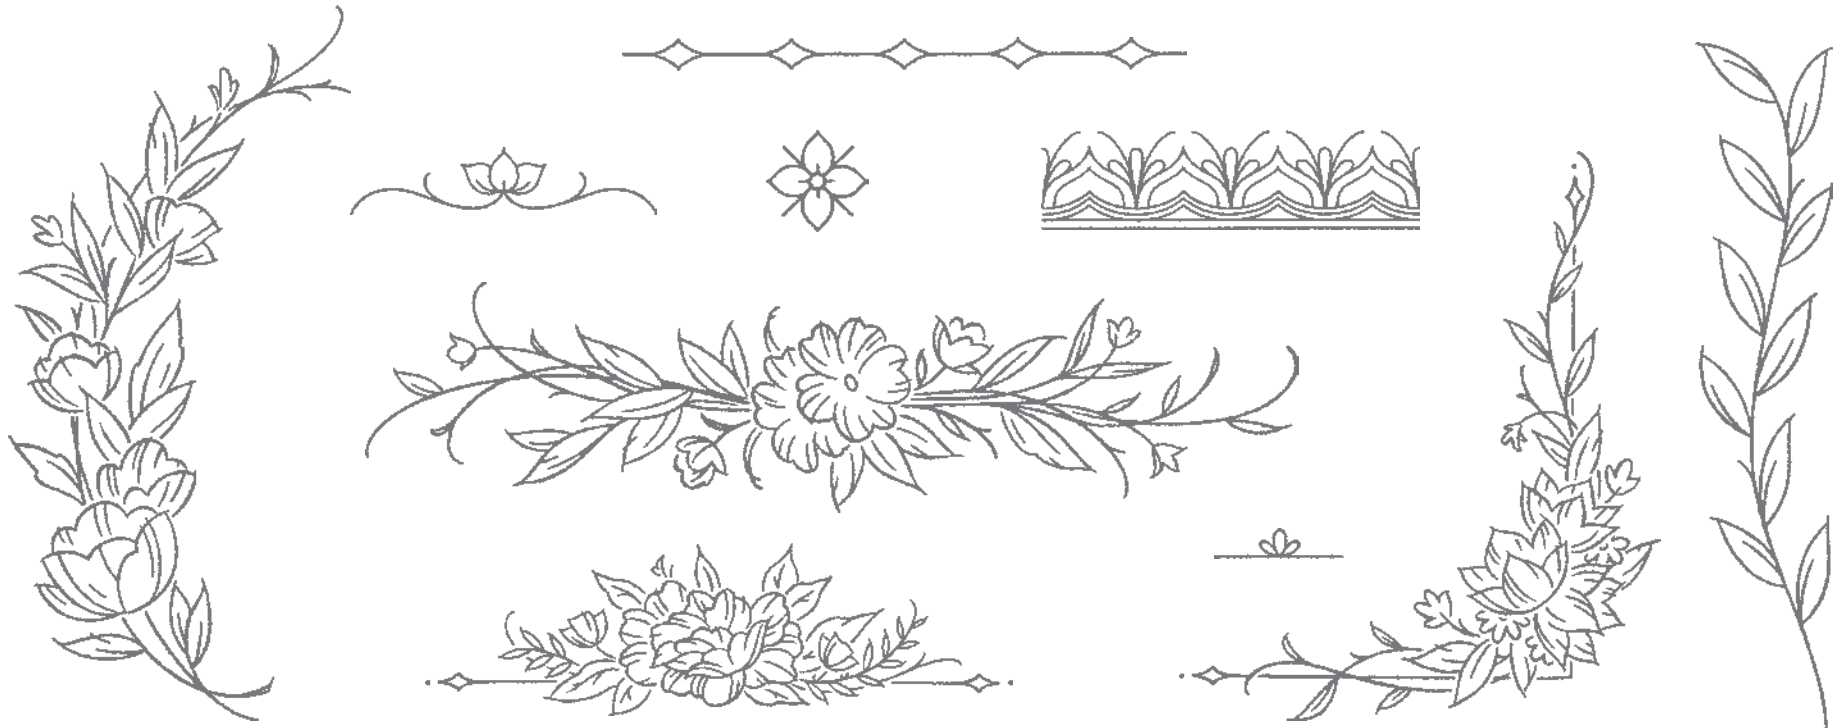

DECORATIVE BORDERS • 160513 | $23.00

10 photopolymer stamps (suggested clear blocks: a, g, h, i)