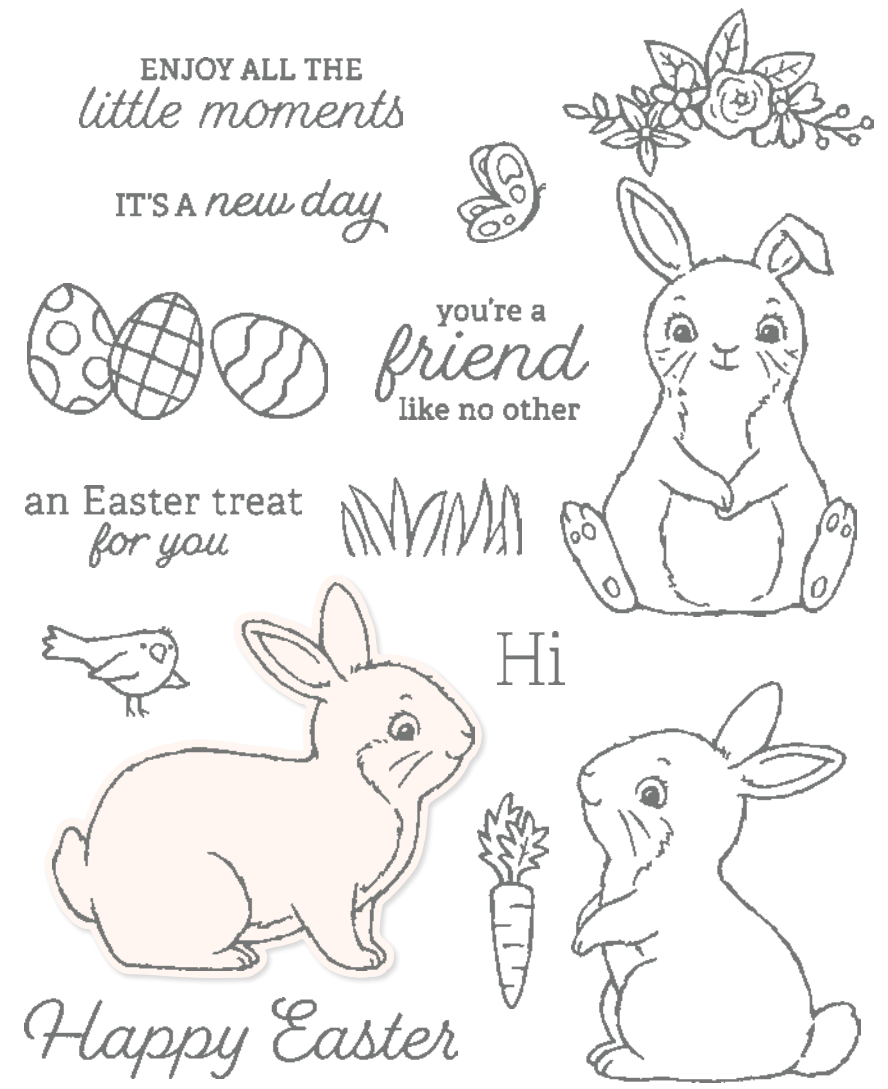

4

FLIRTY FLAMINGO

CAJUN CRAZE

MANGO MELODY

OLD OLIVE

BALMY BLUE

UV COATING

**EASTER BUNNY • 160272 | \$19.00**