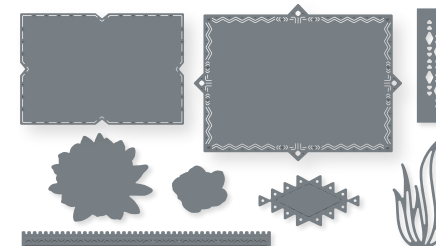

DESERT DETAILS DIES • 160531 | $34.00
8 dies. Largest die: 3-3/4" x 5" (9.5 x 12.7 cm).

10%
BUNDLED SAVINGS

DESERT DETAILS BUNDLE
160532 | ~~$58.00~~ $52.00
Cling •
Desert Details Stamp Set (p. 44) + Desert Details Dies