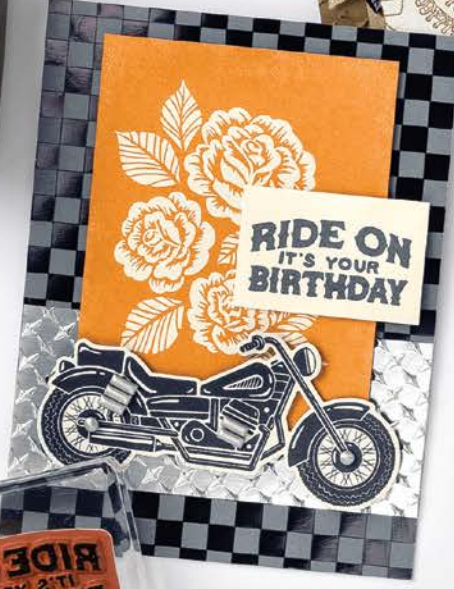

[ AC P. 129 ]  
**LARGE BLENDING BRUSHES**  
153611 | \$12.50

Happy Birthday!

It's the **BEST DAY**  
because it's  
your **BIRTHDAY**

**WISHING**  
you all the  
**WISHES**

It's all about **YOU!**

**BEST DAY • 160798 | \$23.00**  
8 cling stamps (suggested clear blocks: b, c, d, e, g)

**SUITE**  
**READY**  
**TO RIDE**

**SUITE COLLECTION • 160768 | \$84.75**

Cling •

*Suite collection includes one of each item listed on the next page.*

**LEGENDARY RIDE • 160754 | \$24.00**  
 9 cling stamps  
 (suggested clear blocks: b, c, e, h) • **EN FR**  
 O Coordinates with Legendary Ride Dies