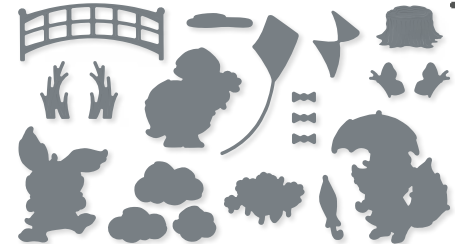

PLAYING IN THE RAIN DIES • 160550 | $35.00
15 dies. Largest die: 2-11/16" x 2-13/16"
(6.8 x 7.1 cm).

10%
BUNDLED SAVINGS

PLAYING IN THE RAIN BUNDLE
160551 | ~~$61.00~~ $54.75
Cling • **EN** **PK**
Playing in the Rain Stamp Set (p. 51) + Playing in the Rain Dies