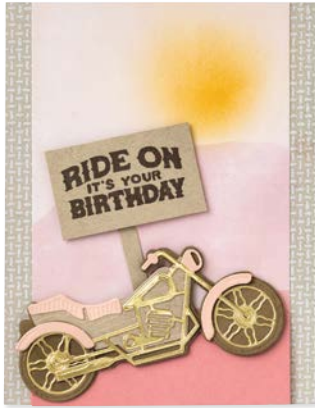

**10%**  
 BUNDLED SAVINGS

**GREATEST JOURNEY BUNDLE**  
 160594 | ~~\$58.00~~ \$52.00  
 Photopolymer •   
 Greatest Journey Stamp Set (p. 59) + Greatest Journey Dies

**HAPPY LABELS PICK A PUNCH**  
 160693 | \$24.00  
 Punch 1/2", 3/4", 1"  
 (1.3 cm, 1.9 cm, 2.5 cm) widths.

**10%**  
 BUNDLED SAVINGS

**HAPPY LABELS BUNDLE**  
 C 160694 P 162384 | ~~\$48.00~~ \$43.00  
 Cling or photopolymer •   
 Happy Labels Stamp Set (p. 53) + Happy Labels Pick a Punch

**LEGENDARY RIDE DIES • 160762 | \$32.00**  
 15 dies. Largest die: 3-7/8" x 1-7/8"  
 (9.8 x 4.8 cm).