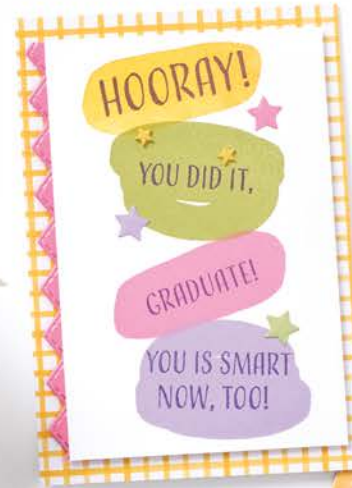

○ Coordinates with Dainty Delight Dies

10%  
BUNDLED SAVINGS

+

DAINTY DELIGHT BUNDLE  
160675 | ~~\$61.00~~ \$54.75

Cling •   
Dainty Delight Stamp Set + Dainty Delight Dies (p. 77)

DAINTY DELIGHT DIES • 160674 | \$36.00

Use with a Stampin' Cut & Emboss Machine (p. 20).  
16 dies. Largest die: 2" x 4-13/16" (5.1 x 12.2 cm).

Dress up your vellum with heat-embossed details and sentiments. Visit [stampinup.com](http://stampinup.com) to view our full line of embossing tools.