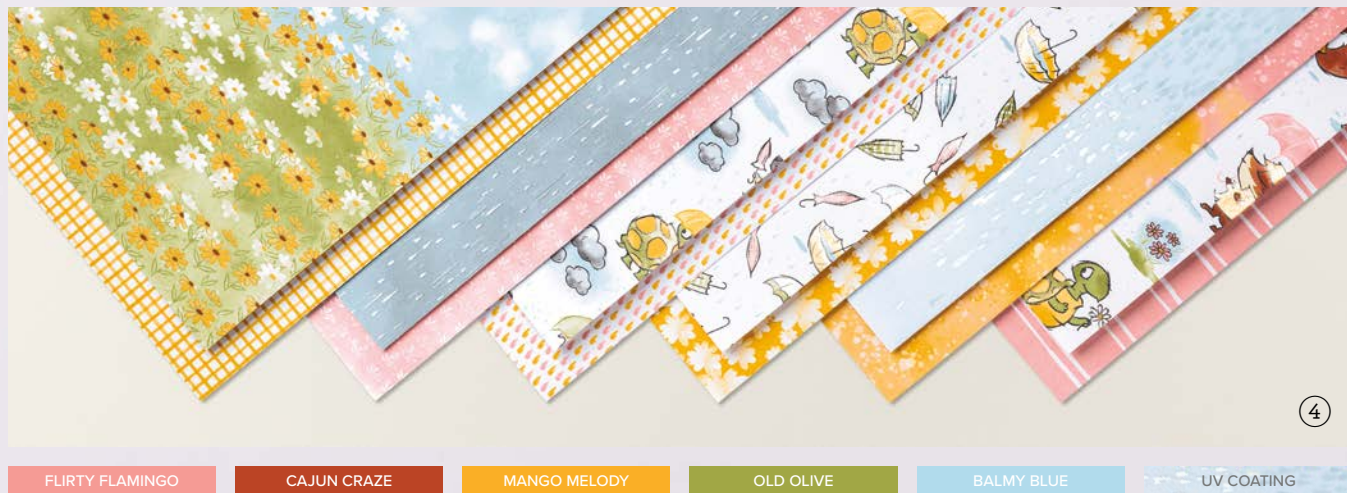

PLAYING IN THE RAIN • 160542 | $26.00
10 cling stamps
(suggested clear blocks: b, c, d, e) • **EN** **FR**
O Coordinates with Playing in the Rain Dies (p. 81)

SHOWN AT 100%

PLAYING IN THE RAIN DIES 160550 | $35.00
Use with a Stampin' Cut & Emboss Machine (p. 20). 15 dies. Largest die: 2-11/16" x 2-13/16" (6.8 x 7.1 cm).

2

3

1. PLAYING IN THE RAIN BUNDLE 160551 | $61.00 $54.75
10% **BUNDLED SAVINGS** Cling • **EN** **FR**
Playing in the Rain Stamp Set + Playing in the Rain Dies (p. 81)

2. RAINDROPS EMBOSSENG FOLDER 160554 | $8.50
Use with a Stampin' Cut & Emboss Machine (p. 20). 6" x 6-1/4" (15.2 x 15.9 cm).

3. LOOSE DAISY EMBELLISHMENTS 160555 | $7.00
300 pieces. 5 mm. Flirty Flamingo, Old Olive, So Saffron, white.

4. RAIN OR SHINE 12" X 12" (30.5 X 30.5 CM) SPECIALTY DESIGNER SERIES PAPER 160540 | $15.00
12 sheets: 2 each of 6 double-sided designs*. Acid free, lignin free.

*Visit stamping.com and search by item number to see enlarged images and detailed product information.

4

FLIRTY FLAMINGO

CAJUN CRAZE

MANGO MELODY

OLD OLIVE

BALMY BLUE

UV COATING