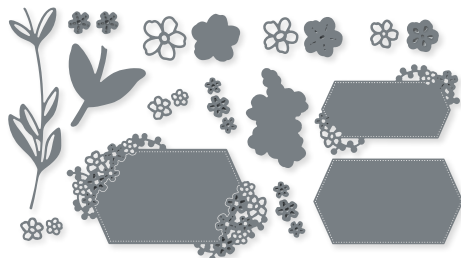

SENTIMENTAL PARK DIES • 160566 | $34.00
18 dies. Largest die: 4-1/16" x 2-5/8"
(10.3 x 6.7 cm).

10%
BUNDLED SAVINGS

SENTIMENTAL PARK BUNDLE
160567 | ~~$58.00~~ $52.00
Photopolymer •
Sentimental Park Stamp Set (p. 33) + Sentimental Park Dies