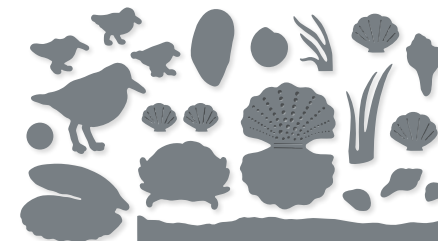

SEASIDE BAY DIES • 160444 | $34.00
16 dies. Largest die: 6" x 7/16" (15.2 x 1.1 cm).

10%
BUNDLED SAVINGS

SEASIDE BAY BUNDLE
160445 | ~~$60.00~~ $54.00
Cling •
Seaside Bay Stamp Set (p. 23) + Seaside Bay Dies