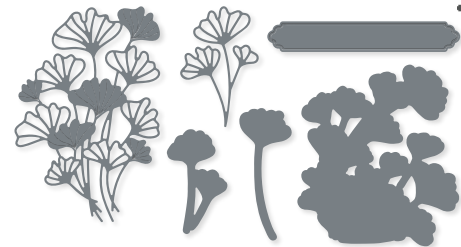

GINKGO BRANCH DIES • 160468 | $36.00
6 dies. Largest die: 3-9/16" x 3-3/16" (9 x 8 cm).

10%
BUNDLED SAVINGS

GINKGO BRANCH BUNDLE
160469 | ~~$59.00~~ $53.00
Cling
Ginkgo Branch Stamp Set (p. 57) + Ginkgo Branch Dies