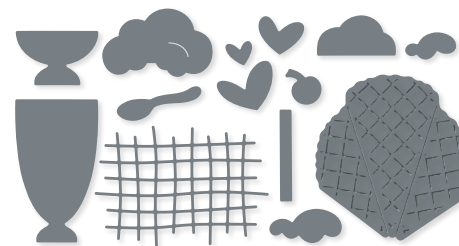

SHARE A MILKSHAKE DIES • 160395 | $30.00
12 dies. Largest die: 2-5/8" x 2-7/16"
(6.7 x 6.2 cm).

10%
BUNDLED SAVINGS

SHARE A MILKSHAKE BUNDLE
160396 | ~~$49.00~~ $44.00
Photopolymer
Share a Milkshake Stamp Set (p. 12) + Share a Milkshake Dies