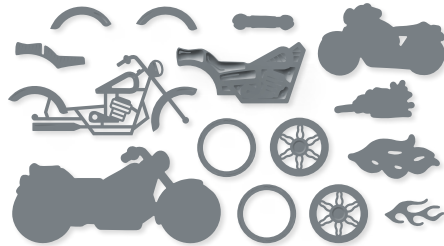

LEGENDARY RIDE DIES • 160762 | $32.00
15 dies. Largest die: 3-7/8" x 1-7/8"
(9.8 x 4.8 cm).

10%
BUNDLED SAVINGS

LEGENDARY RIDE BUNDLE
160763 | ~~$56.00~~ $50.25
Cling •
Legendary Ride Stamp Set (p. 69) + Legendary Ride Dies