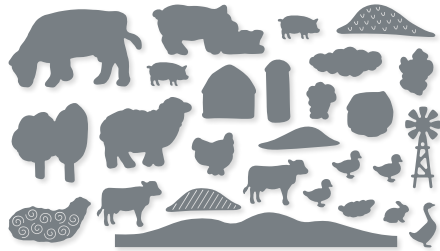

ON THE FARM DIES • 160660 | $32.00
27 dies. Largest die: 2-7/16" x 1-1/2"
(6.2 x 3.8 cm).

10%
BUNDLED SAVINGS

ON THE FARM BUNDLE
160661 | ~~$57.00~~ $51.25
Cling • **EN** **PK**
On the Farm Stamp Set (p. 34) + On the Farm Dies