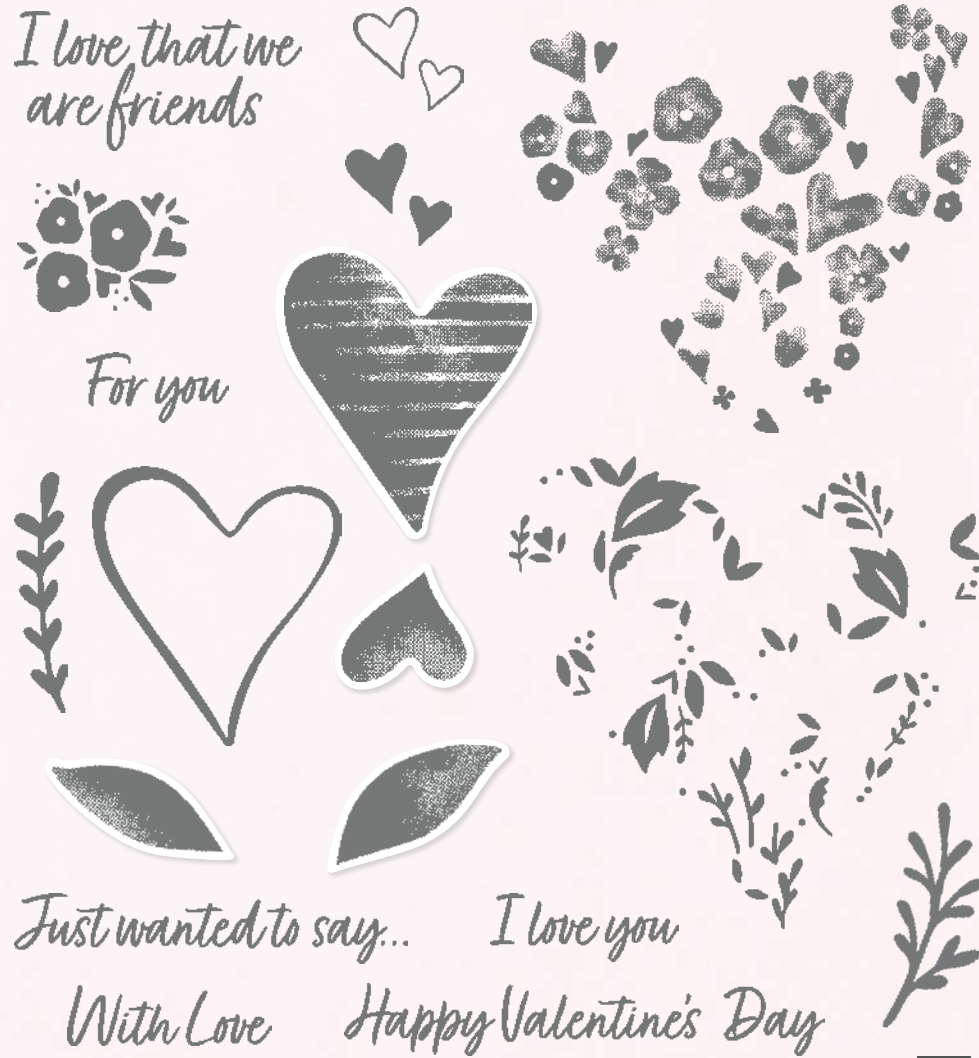

**5. COUNTRY FLORAL LANE 12" X 12" (30.5 X 30.5 CM) DESIGNER SERIES PAPER**

**160375 | \$12.00**

12 sheets: 2 each of 6 double-sided designs\*. Acid free, lignin free.

\*Visit [stampinup.com](http://stampinup.com) and search by item number to see enlarged images and detailed product information.