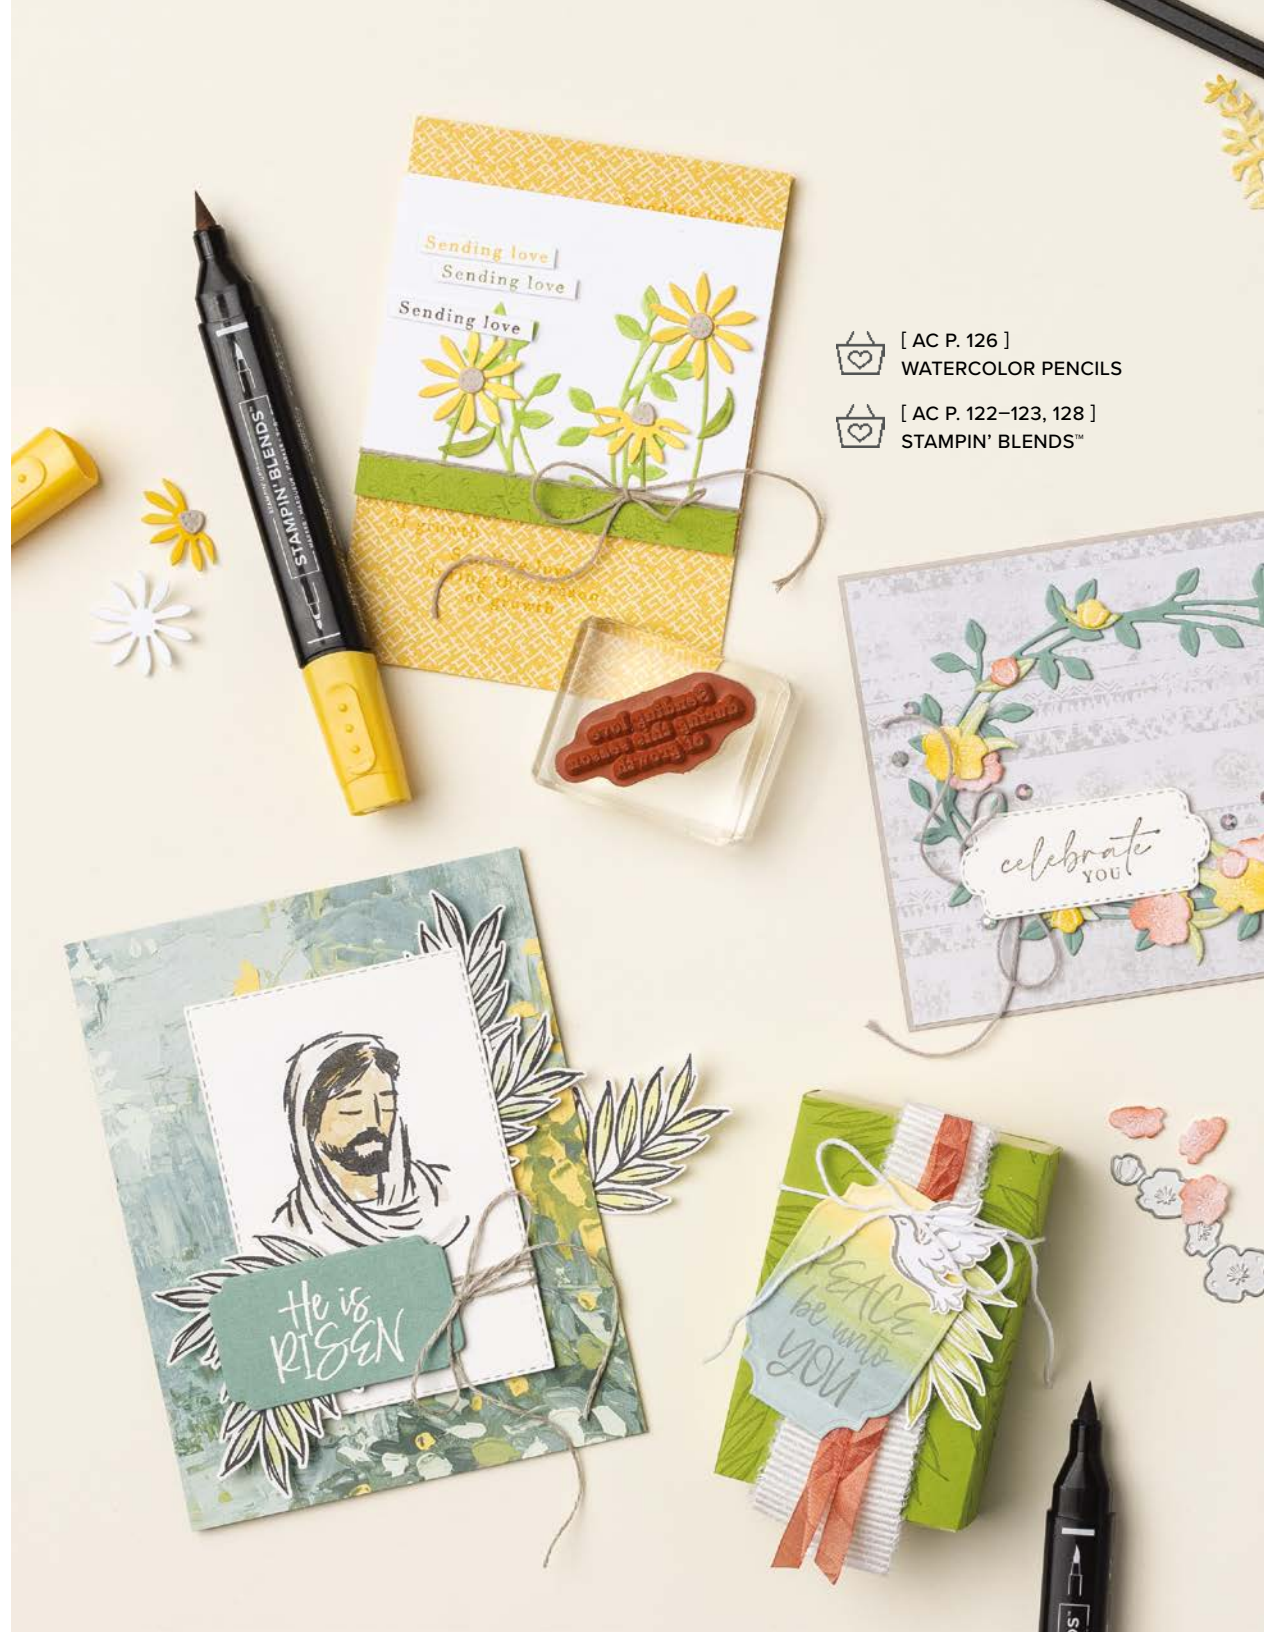

HAPPY LABELS PICK A PUNCH • 160693 | \$24.00

Punch 1/2", 3/4", 1" (1.3 cm, 1.9 cm, 2.5 cm) widths.

CELEBRATE  
His love

He is  
RISEN

PEACE  
be unto  
YOU

Wishing you  
JOY & LOVE  
this Easter

REJOICE IN HIM • 160711 | \$22.00  
7 cling stamps (suggested clear blocks: b, c, d)