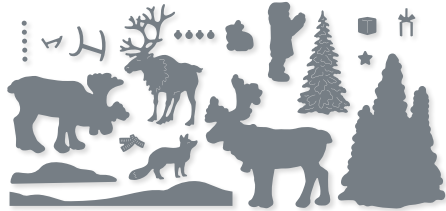

REINDEER DIES • 159727 | $33.00
18 dies. Largest die: 4-1/2" x 1/4"
(11.4 x 0.6 cm).

10%
BUNDLED SAVINGS

REGAL REINDEER BUNDLE
159728 | ~~$57.00~~ $51.25
Cling
Regal Reindeer Stamp Set (p. 14) + Reindeer Dies