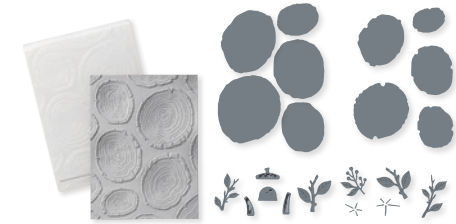

TREE RINGS HYBRID EMBOSSING FOLDER
159888 | $36.00
1 embossing folder: 4-1/2" x 6-1/4" (11.4 x 15.9 cm).
16 dies. Largest die: 4-1/4" x 5-1/4" (10.8 x 13.3 cm).

10%
BUNDLED SAVINGS

RINGED WITH NATURE BUNDLE
159889 | ~~$59.00~~ $53.00
Photopolymer •
Ringed with Nature Stamp Set (p. 62)
+ Tree Rings Hybrid Embossing Folder