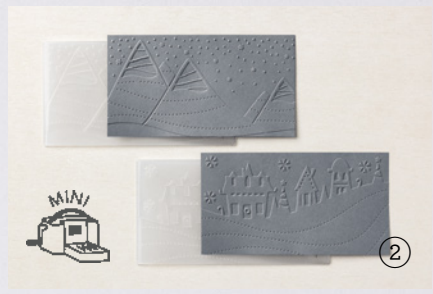

O Coordinates with Mistletoe Dies

10%
BUNDLED SAVINGS

+

MISTLETOE MAGIC BUNDLE

159737 | ~~\$53.00~~ \$47.50

Cling •

Mistletoe Magic Stamp Set + Mistletoe Dies (p. 76)

MISTLETOE DIES • 159736 | \$31.00

Use with a Stampin' Cut & Emboss Machine (p. 12).
11 dies. Largest die: 4" x 3-3/4" (10.2 x 9.5 cm).

Suite
SANTA EXPRESS

Suite Collection • 159597 | \$107.00

Photopolymer •  

Suite collection includes one of each item listed on the next page.