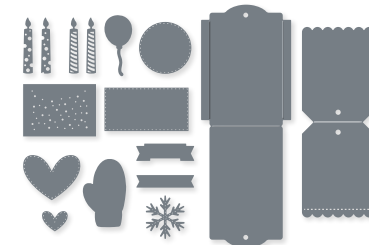

CELEBRATIONS TAG DIES
159866 | $39.00
14 dies. Largest die: 7-3/4" x 3"
(19.7 x 7.6 cm).

10%
BUNDLED SAVINGS

BRIGHTEST GLOW BUNDLE
159552 | ~~$58.00~~ $52.00
Cling •
Brightest Glow Stamp Set (p. 33) + Labels Aglow Dies

10%
BUNDLED SAVINGS

CELEBRATE WITH TAGS BUNDLE
159867 | ~~$62.00~~ $55.75
Cling
Celebrate with Tags Stamp Set (p. 67) + Celebrations Tag Dies