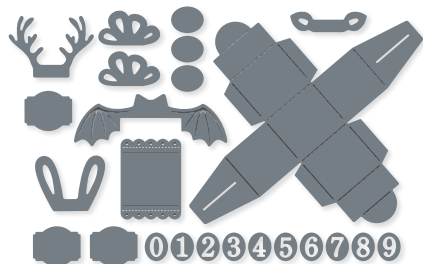

DESIGN A TREAT BOX DIES
159894 | $39.00
15 dies. Largest die: 6-1/4" x 5"
(15.9 x 12.7 cm).

10%
BUNDLED SAVINGS

DESIGN A TREAT BUNDLE
159895 | ~~$54.00~~ $48.50
Photopolymer
Design a Treat Stamp Set (p. 61) + Design a Treat Box Dies