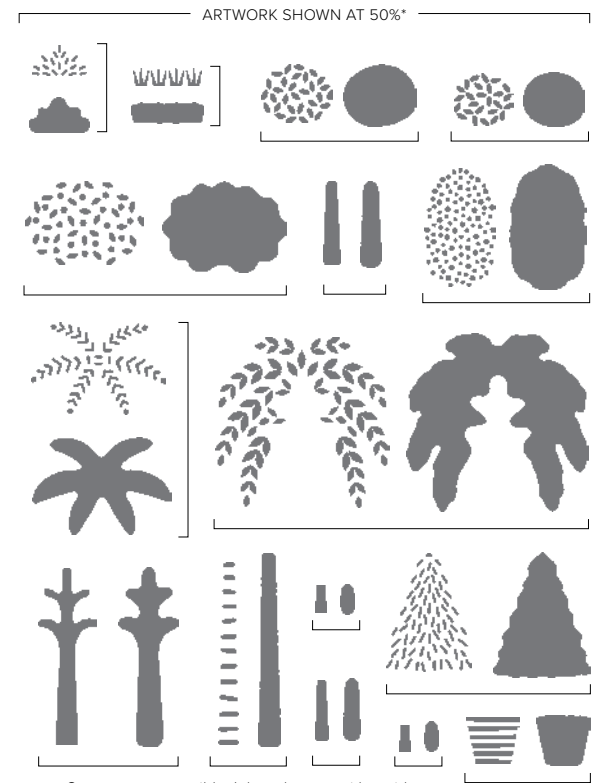

Get twice the fun with Reversibles! Stamp one side of the image, then turn it over and stamp the reverse side. See more options, AC p. 94-95.

COUNTLESS TREES • 159897 | $21.00
17 photopolymer stamps
(suggested clear blocks: a, b, c, d)