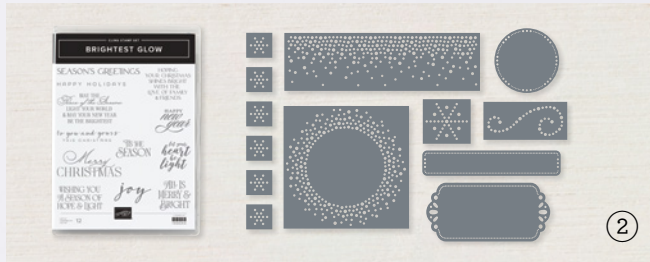

From all of us

FAMILY & FRIENDS • 159779 | \$23.00
 8 cling stamps (suggested clear blocks: c, d, e, h)

Suite
LIGHTS AGLOW

Suite Collection • 159556 | \$147.75

Cling •

Suite collection includes one of each item listed on the next page.