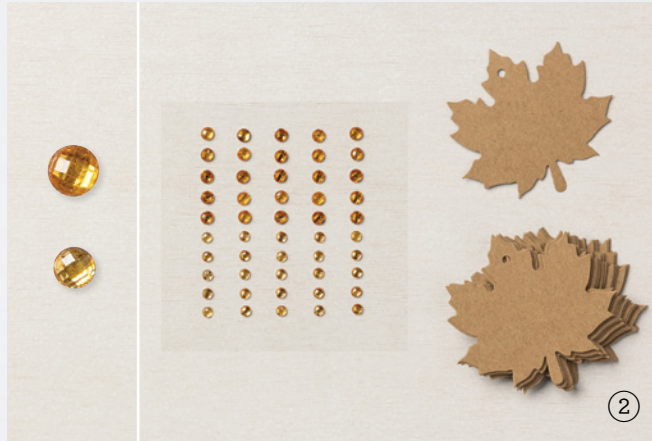

Suite
**RUSTIC
 HARVEST**

Suite Collection • 159648 | \$104.50

Cling •

Suite collection includes one of each item listed on the next page.

1

2

3

4