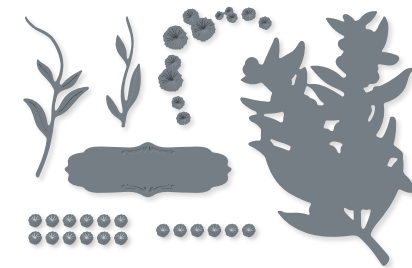

GOLDEN BEAUTY DIES • 159864 | $25.00
7 dies. Largest die: 4" x 3" (10.2 x 7.6 cm).

10%
BUNDLED SAVINGS

BEWITCHING BUNDLE
159857 | ~~$38.00~~ $34.00
Cling
Bewitching Stamp Set (p. 57) + Witch Hat Builder Punch

10%
BUNDLED SAVINGS

BRIGHTEST BEAUTY BUNDLE
159865 | ~~$43.00~~ $38.50
Photopolymer
Brightest Beauty Stamp Set (p. 60) + Golden Beauty Dies