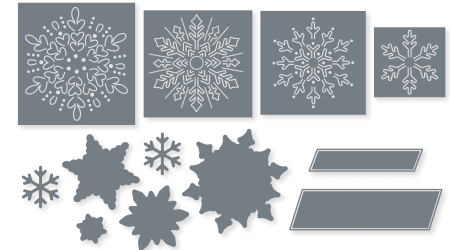

FROSTED FLURRY DIES • 159811 | $34.00
12 dies. Largest die: 3-1/2" x 1"
(8.9 x 2.5 cm).

10%
BUNDLED SAVINGS

HELLO HARVEST BUNDLE
159644 | ~~$55.00~~ $49.50
Cling • **MM** **PA**
Hello Harvest Stamp Set (p. 50) + Rustic Pumpkin Dies

10%
BUNDLED SAVINGS

JOYFUL FLURRY BUNDLE
159812 | ~~$56.00~~ $50.25
Cling • **MM** **PA**
Joyful Flurry Stamp Set (p. 19) + Frosted Flurry Dies