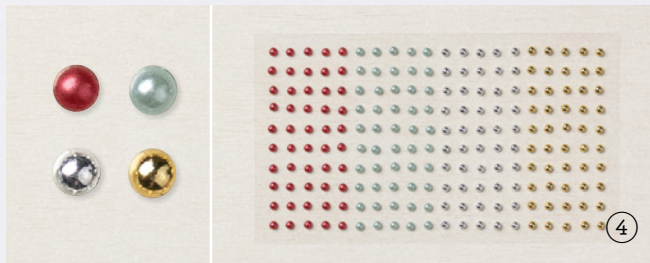

From all of us

FAMILY & FRIENDS • 159779 | \$23.00
 8 cling stamps (suggested clear blocks: c, d, e, h)

Suite
LIGHTS AGLOW

Suite Collection • 159556 | \$147.75

Cling •

Suite collection includes one of each item listed on the next page.