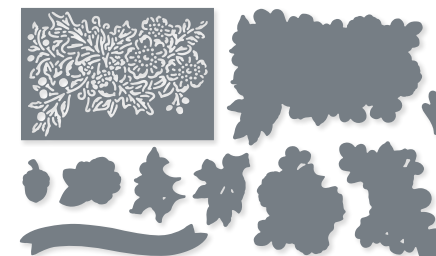

AUTUMN BOUQUET DIES
159837 | $35.00
7 dies. Largest die: 4-1/4" x 3" (10.8 x 7.6 cm).

10%
BUNDLED SAVINGS

FOND OF AUTUMN BUNDLE
159838 | ~~$58.00~~ $52.00
Photopolymer
Fond of Autumn Stamp Set (p. 52) + Autumn Bouquet Dies