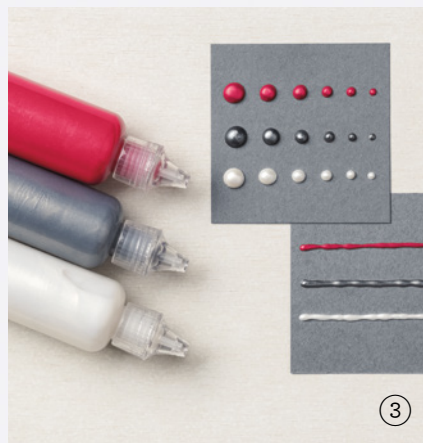

③

4. GINGHAM COTTAGE 12" X 12" (30.5 X 30.5 CM) DESIGNER SERIES PAPER
159651 | $30.00
48 sheets: 4 each of 12 double-sided designs*.
Acid free, lignin free.

*Visit stampinup.com and search by item number to see full paper designs.