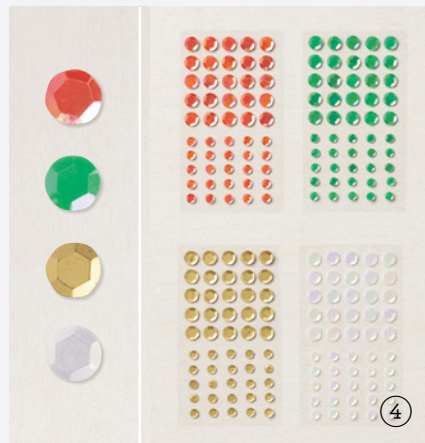

①

②

③

④

⑤

⑥

1. SWEET CANDY CANES BUNDLE
161052 | \$57.00 \$51.25
 10% BUNDLED SAVINGS Cling • EN PR
 Sweet Candy Canes Stamp Set
 + Candy Canes Dies (p. 78)

2. CHRISTMAS BANNERS BUNDLE
159993 | \$56.00 \$50.25
 10% BUNDLED SAVINGS Photopolymer • EN PR
 Christmas Banners Stamp Set
 + Christmas Banner Dies (p. 78)