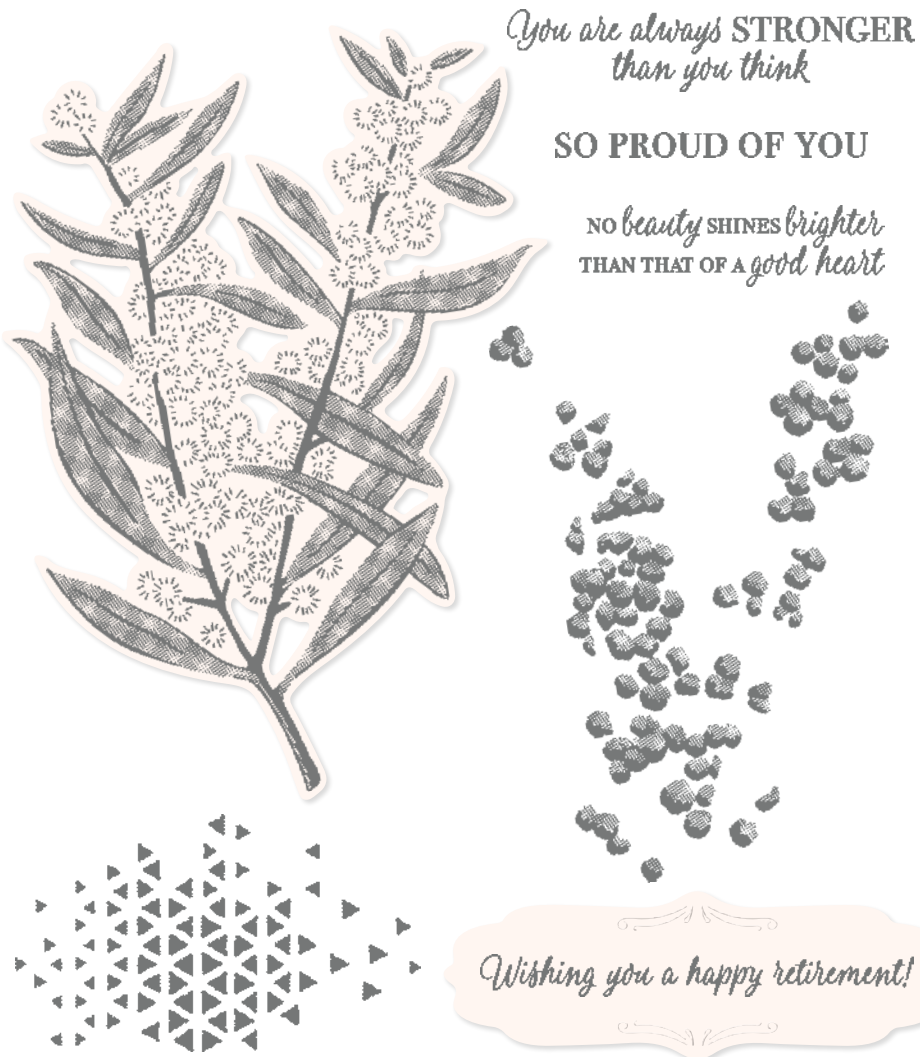

You are always STRONGER than you think

SO PROUD OF YOU

NO beauty SHINES brighter THAN THAT OF a good heart

Wishing you a happy retirement!

BRIGHTEST BEAUTY • 159863 | $18.00

7 photopolymer stamps (suggested clear blocks: c, d, e, g) • Two-Step
O Coordinates with Golden Beauty Dies