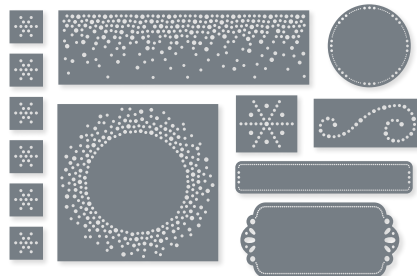

LABELS AGLOW DIES • 159551 | $33.00
13 dies. Largest die: 5" x 3-1/4"
(12.7 x 8.3 cm).