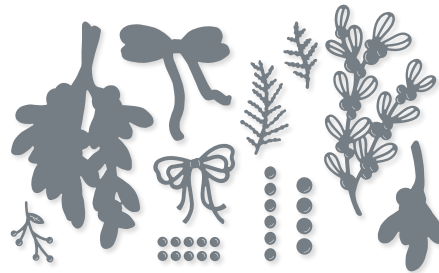

MISTLETOE DIES • 159736 | $31.00
11 dies. Largest die: 4" x 3-3/4"
(10.2 x 9.5 cm).

10%
BUNDLED SAVINGS

MISTLETOE MAGIC BUNDLE
159737 | ~~$53.00~~ $47.50
Cling •
Mistletoe Magic Stamp Set (p. 15) + Mistletoe Dies