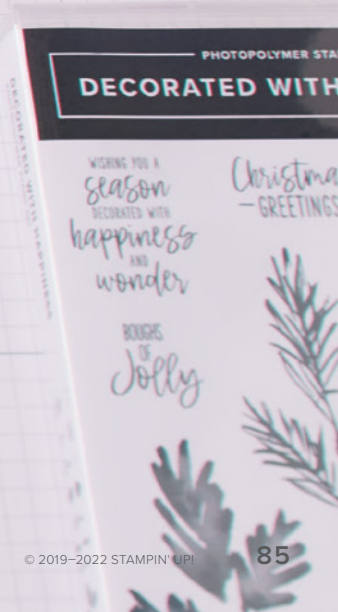

SHARE THE JOY OF CREATIVITY

Help others discover the joy of creative expression as a Stampin' Up! independent demonstrator. You'll gain early access to products, sneak peeks, and friendships that last. Join now and build your Starter Kit by selecting $125 in products for only $99, plus free shipping and business supplies.

Ask your demonstrator about the benefits of joining today!

CHOOSE YOUR
STARTER
KIT
$99

STAMPINUP.COM/JOIN