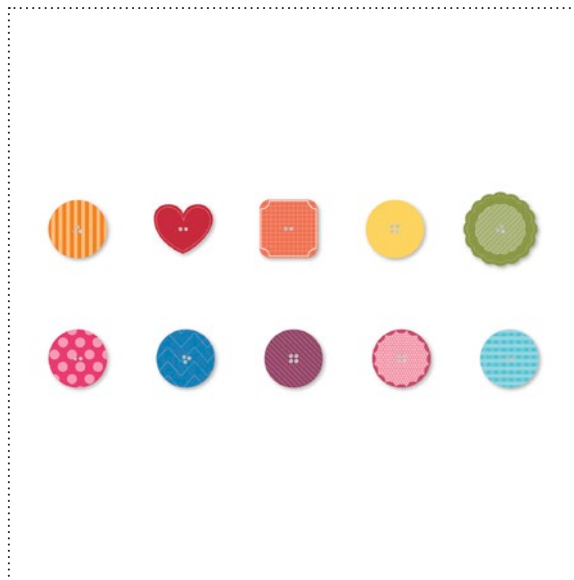

126166 BRIGHTS PAPER BUTTONS