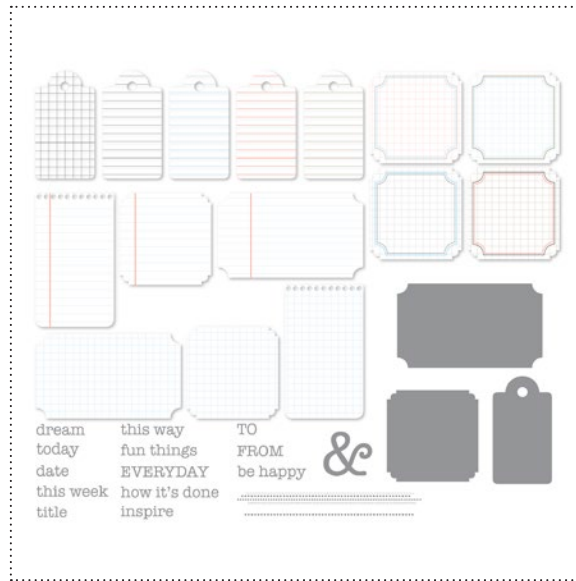

128876 DAY IN THE LIFE KIT

129924 GET IT DONE KIT

130850 JOYFUL TIMES KIT

129359 MIXED BUNCH KIT

129340 NUMBER ONE KIT

129360 ON THE GO KIT

129606 SPECIAL DELIVERY SUBTLE KIT

126022 TRAVEL LOG KIT