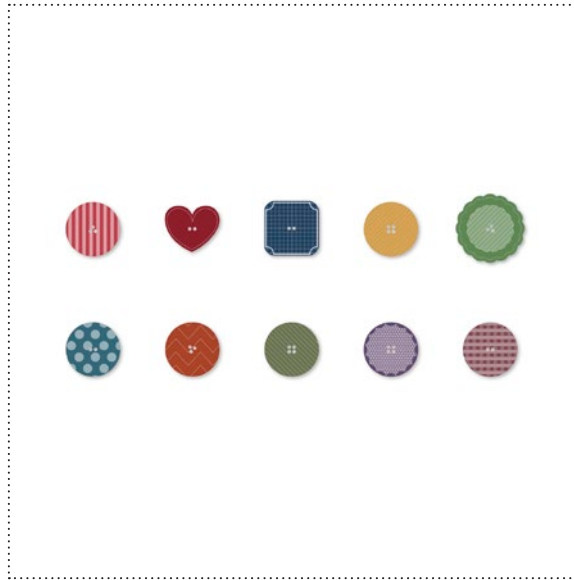

128874 NEUTRAL DELIGHTFUL DIGITAL TAPE

127269 NEUTRALS PAPER BUTTONS

127177 REGALS PAPER BUTTONS

126025 SIMPLE STITCHES & CORNERS

118865 STAPLE & STITCHING

126023 SUBTLES PAPER BUTTONS

129603 TAFFETA TRIMMINGS