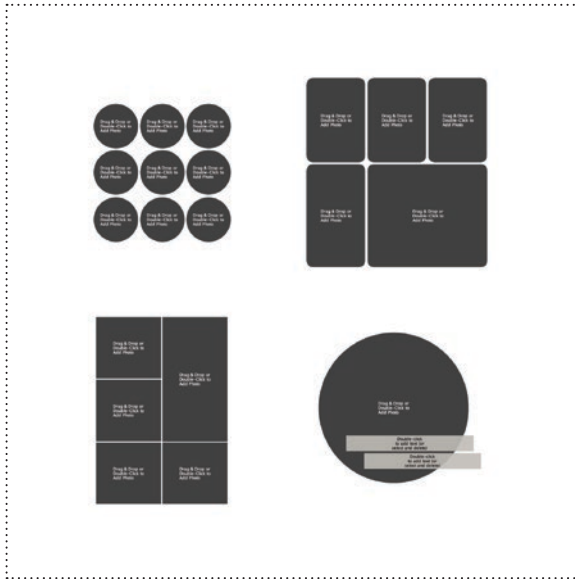

NA ASSORTMENT OF PHOTO PAGE TEMPLATES

Product Details

Item #	Download Name	Contents	Coordinating Colors	US Value	CAN Value	Release Date	Designer Template
NA	ASSORTMENT OF PHOTO vPAGE TEMPLATES	OVER 100		NA	NA	NA	100+ photo templates (sizes: 8-1/2" x 11"; 11" x 8-1/2"; 12" x 12")