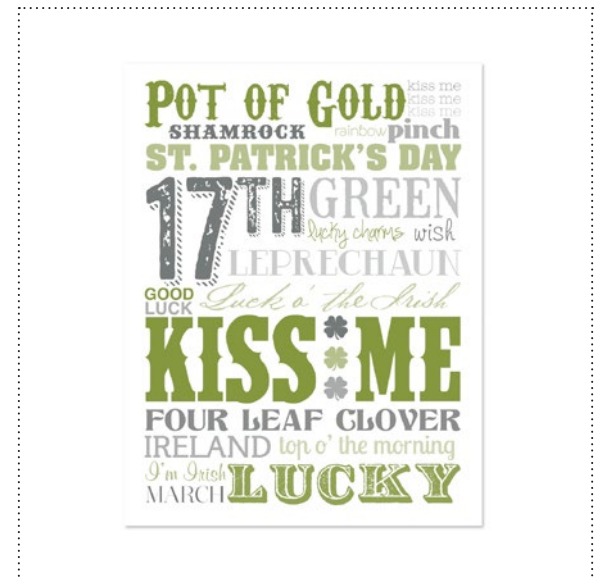

129930 LUCKY FRAMABLE DESIGNER TEMPLATE