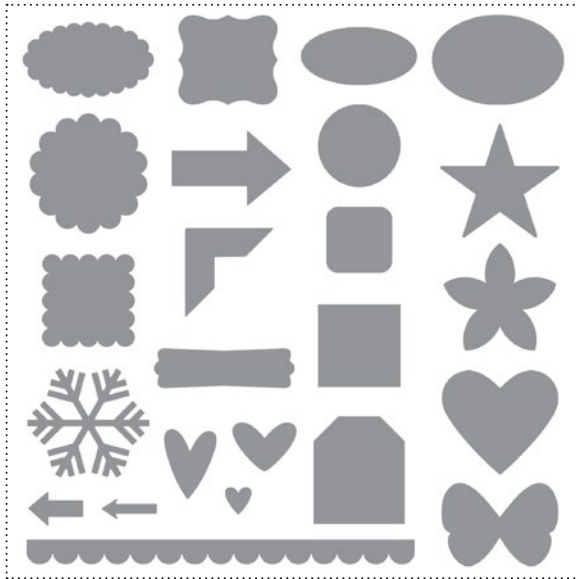

123952 MEDIUM OVAL PUNCH

122154 ORNAMENT PUNCH

127353 PERFECT PENNANTS SHAPE

127352 PETITE PENNANTS PUNCH

my DIGITAL STUDIO™ | mds2+ SOFTWARE | Artwork Thumbnails

118853 PUNCH SHAPES

122146 ROUND TAB PUNCH

128882 SNOWFLAKE TRIMMINGS PUNCH