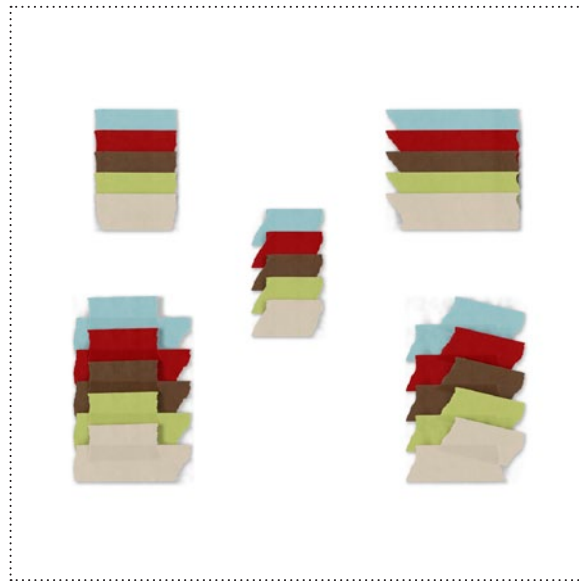

MERRY & TYPE STAMP BRUSH SET

LETTERS TO SANTA DESIGNER SERIES PAPER

LETTERS TO SANTA EMBELLISHMENTS

BAKER'S TWINE

DASHER STAMP BRUSH

HOLIDAY HARMONY II KIT

my DIGITAL STUDIO™ | Artwork Thumbnails

MERRY DELIGHTFUL DIGITAL TAPE

25 & COUNTING STAMP BRUSH SET

DECK THE HALLS DESIGNER BUTTONS

AND A HAPPY NEW YEAR PHOTOCARD TEMPLATE

Download Name	Contents	Coordinating Colors	Designer Template
MERRY & TYPE STAMP BRUSH SET	6-piece		---
LETTERS TO SANTA DESIGNER SERIES PAPER	12 DSP patterns	Blushing Bride, Early Espresso, Marina Mist, Old Olive, Riding Hood Red, Whisper White	---
LETTERS TO SANTA EMBELLISHMENTS	47-piece	Blushing Bride, Early Espresso, Marina Mist, Old Olive, Riding Hood Red, Whisper White	---
BAKER'S TWINE	6-piece	Cherry Cobbler, Early Espresso, Whisper White	---
DASHER STAMP BRUSH	1-piece		---
HOLIDAY HARMONY II KIT	12 DSP patterns, 21 embellishments	Cherry Cobbler, Crumb Cake, Old Olive, Very Vanilla	one-page 8" x 8"
MERRY DELIGHTFUL DIGITAL TAPE	25-piece	Baja Breeze, Cherry Cobbler, Early Espresso, Pear Pizzazz, Sahara Sand	---
25 & COUNTING STAMP BRUSH SET	25-piece		one-page 12" x 12"
DECK THE HALLS DESIGNER BUTTONS	12 buttons	Always Artichoke, Cherry Cobbler, Crumb Cake, Very Vanilla	---
AND A HAPPY NEW YEAR PHOTOCARD TEMPLATE	postcard template, 15-piece stamp brush set	Cherry Cobbler, Early Espresso, Lucky Limeade, Whisper White	5" x 7" double-sided postcard