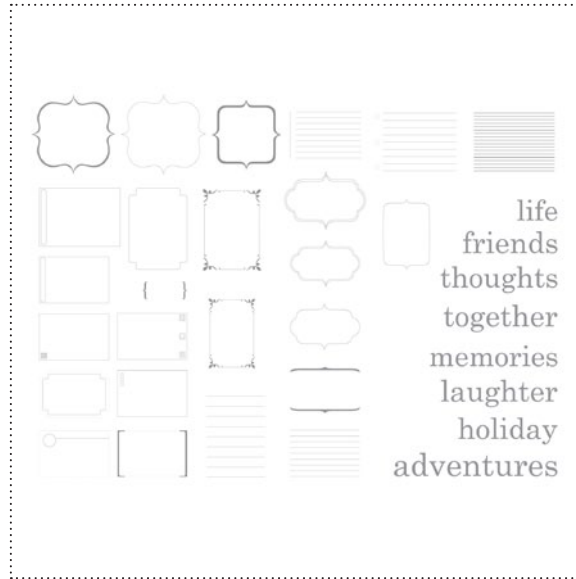

THOUGHTFUL OVERLAYS STAMP BRUSH SET