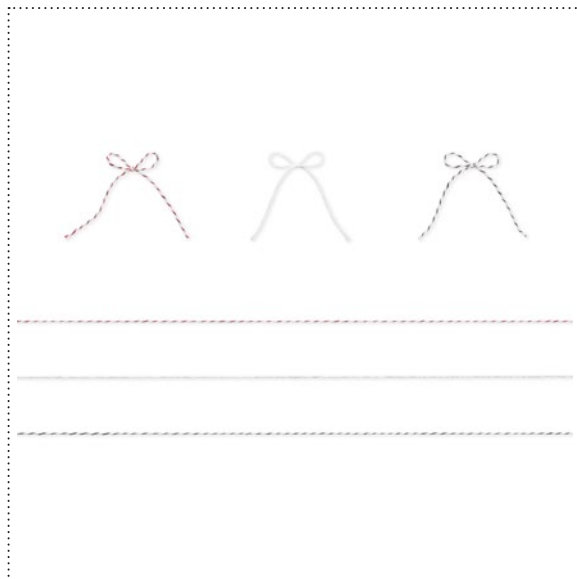

MERRY & TYPE STAMP BRUSH SET

LETTERS TO SANTA DESIGNER SERIES PAPER

LETTERS TO SANTA EMBELLISHMENTS

BAKER'S TWINE

DASHER STAMP BRUSH

HOLIDAY HARMONY II KIT

my DIGITAL STUDIO™ | Artwork Thumbnails

MERRY DELIGHTFUL DIGITAL TAPE

25 & COUNTING STAMP BRUSH SET

DECK THE HALLS DESIGNER BUTTONS

AND A HAPPY NEW YEAR PHOTOCARD TEMPLATE

Download Name	Contents	Coordinating Colors	Designer Template
MERRY & TYPE STAMP BRUSH SET	6-piece		---
LETTERS TO SANTA DESIGNER SERIES PAPER	12 DSP patterns	Blushing Bride, Early Espresso, Marina Mist, Old Olive, Riding Hood Red, Whisper White	---
LETTERS TO SANTA EMBELLISHMENTS	47-piece	Blushing Bride, Early Espresso, Marina Mist, Old Olive, Riding Hood Red, Whisper White	---
BAKER'S TWINE	6-piece	Cherry Cobbler, Early Espresso, Whisper White	---
DASHER STAMP BRUSH	1-piece		---
HOLIDAY HARMONY II KIT	12 DSP patterns, 21 embellishments	Cherry Cobbler, Crumb Cake, Old Olive, Very Vanilla	one-page 8" x 8"
MERRY DELIGHTFUL DIGITAL TAPE	25-piece	Baja Breeze, Cherry Cobbler, Early Espresso, Pear Pizzazz, Sahara Sand	---
25 & COUNTING STAMP BRUSH SET	25-piece		one-page 12" x 12"
DECK THE HALLS DESIGNER BUTTONS	12 buttons	Always Artichoke, Cherry Cobbler, Crumb Cake, Very Vanilla	---
AND A HAPPY NEW YEAR PHOTOCARD TEMPLATE	postcard template, 15-piece stamp brush set	Cherry Cobbler, Early Espresso, Lucky Limeade, Whisper White	5" x 7" double-sided postcard