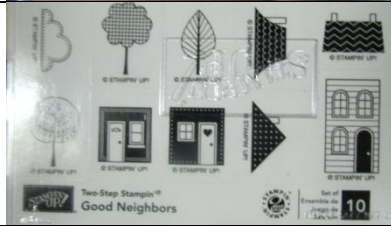

GOOD NEIGHBORS - $10 WOOD NEW UNASSEMBLED