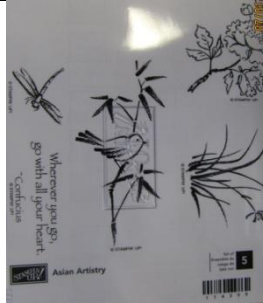

RETIRED STAMPIN' UP! Stamps

- *All as described
- *All with cases – cases have labels on ends
- *All from Non Smoking Home
- *Purchasing just one stamp set contact me at info@remarkablestampers.com for postage
- *$5 priority envelope for 1-2 sets
- *$11 priority box for more than 2 sets

ASIAN ARTISTRY – Hostess level 2 - $20 new