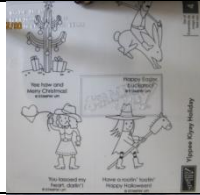

YIPPEE KIYA HOLIDAY - $13 - NEW & UNASSEMBLED - all blocks, labels, rubber pieces