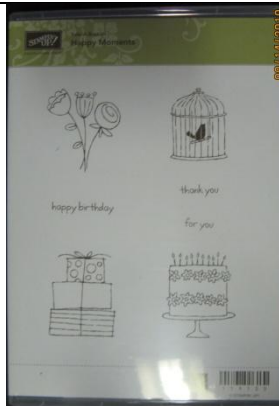

HAPPY MOMENTS - $10 CLEAR NEW UNASSEMBLED, CASE INTACT